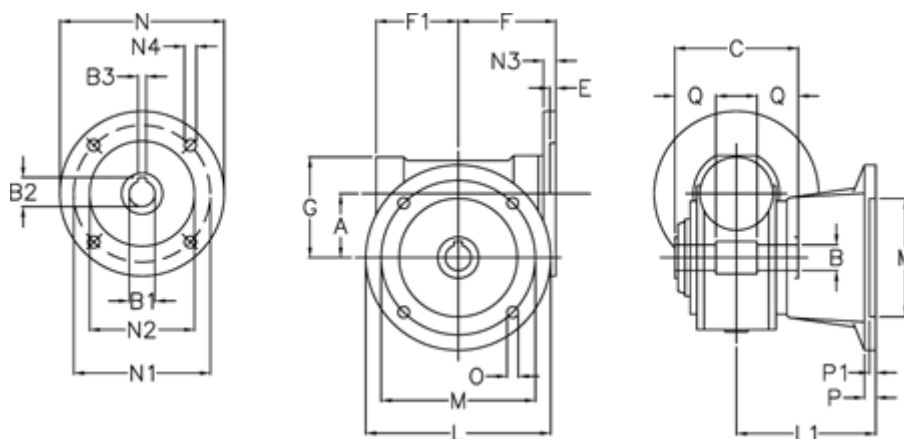

Article number: 390204401462210
 Description: Worm gear
 VF 44-FA2-14-63B5

Measures

A	= 44.6	F1	= 54	N2	= 95
B	= 18 H7	G	= 71	N3	= 10.5
B1 E7	= 11	L	= 110	N4	= 9.5
B2	= 12.8	L1	= 90	O	= 8.5
B3 H9	= 4	M	= 87	P	= 9
C	= 64	M1	= 60	P1	= 7
E	= 2	N	= 140	Q	= 24.5
F	= 65	N1	= 115		